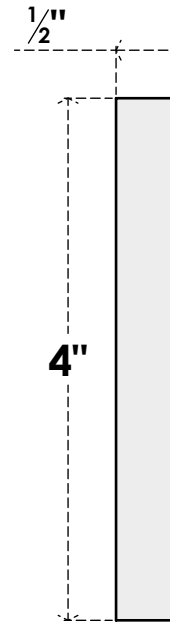

ROSP040X040X050SDG09

4"W X 4"H X 1/2"P STANDARD SEDGWICK FLOWER ROSETTE WITH SQUARE EDGE, ARCHITECTURAL GRADE PVC

FRONT

SIDE

EKENA MILLWORK
2300 WEST MAIN ST.
CLARKSVILLE, TX 75426
TOLL FREE: 866-607-0453
WWW.EKENAMILLWORK.COM

NOTES

1. INSTALLATION TO BE COMPLETED IN ACCORDANCE WITH MANUFACTURER'S SPECIFICATIONS.
2. DRAWING MAY NOT BE TO SCALE
3. THIS DRAWING IS INTENDED FOR DESIGN AND PLANNING PURPOSES ONLY.
4. ALL INFORMATION CONTAINED HEREIN WAS CURRENT AT THE TIME OF DEVELOPMENT BUT MUST BE REVIEWED AND APPROVED BY THE PRODUCT MANUFACTURER TO BE CONSIDERED ACCURATE.
5. ARCHITECTURAL GRADE PVC PRODUCTS ARE MADE FROM EXPANDED CELLULAR PVC AND COME NATURALLY WHITE BUT MAY BE PAINTED