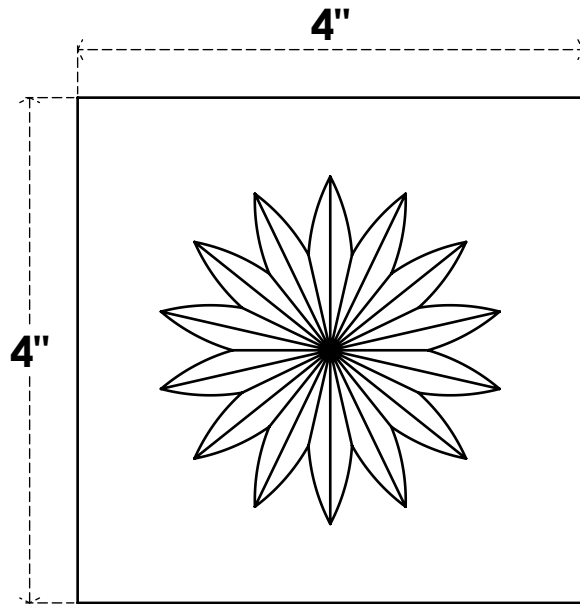

ROSP040X040X050SDG09

4"W X 4"H X 1/2"P STANDARD SEDGWICK FLOWER ROSETTE WITH SQUARE EDGE, ARCHITECTURAL GRADE PVC

FRONT

SIDE

EKENA MILLWORK
2300 WEST MAIN ST.
CLARKSVILLE, TX 75426
TOLL FREE: 866-607-0453
WWW.EKENAMILLWORK.COM